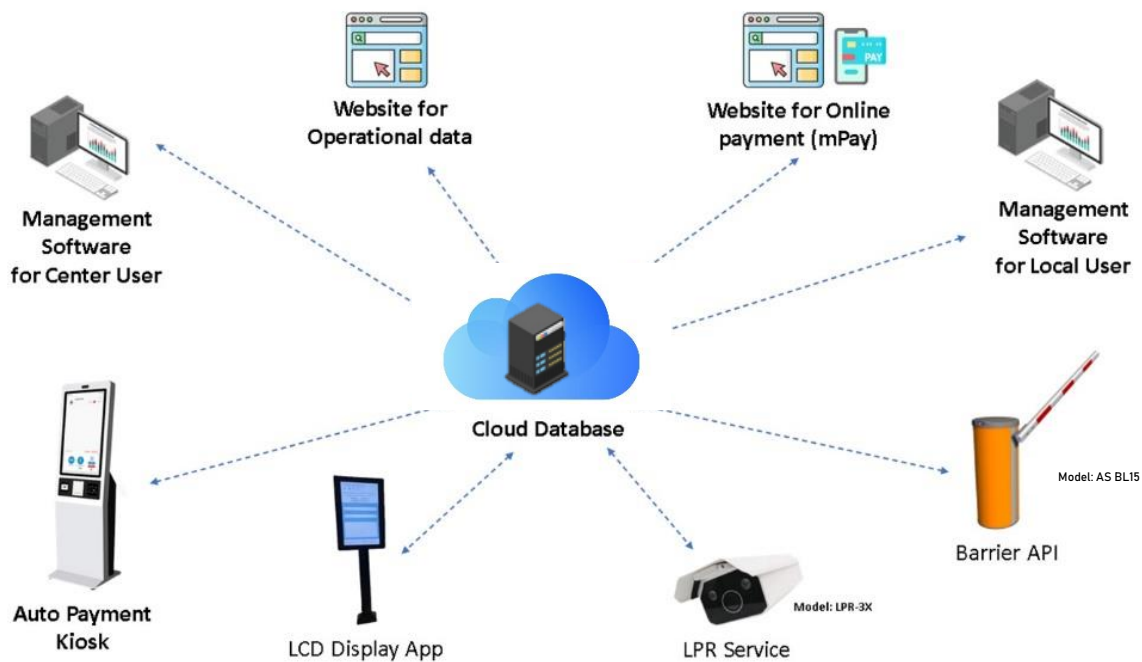

## Smart Cloud Platform

*Fully integrates parking control , guidance, payment, analytics and a host of other complementary services and options.*

# Smart Cloud Platform

**Smart Cloud** is Smart Parking's real-time, global scale, **intelligent IoT services platform** which enables sophisticated and flexible services to be created using open web interfaces. Our Smart Cloud solutions offering numerous advantages over conventional parking.

## Parking Exit via Online Payment

Customer use their smartphone to access Shine Union cloud base website

The website will direct the Customer to the payment

The Customer need to enter their License Plate No, and make payment via online methods